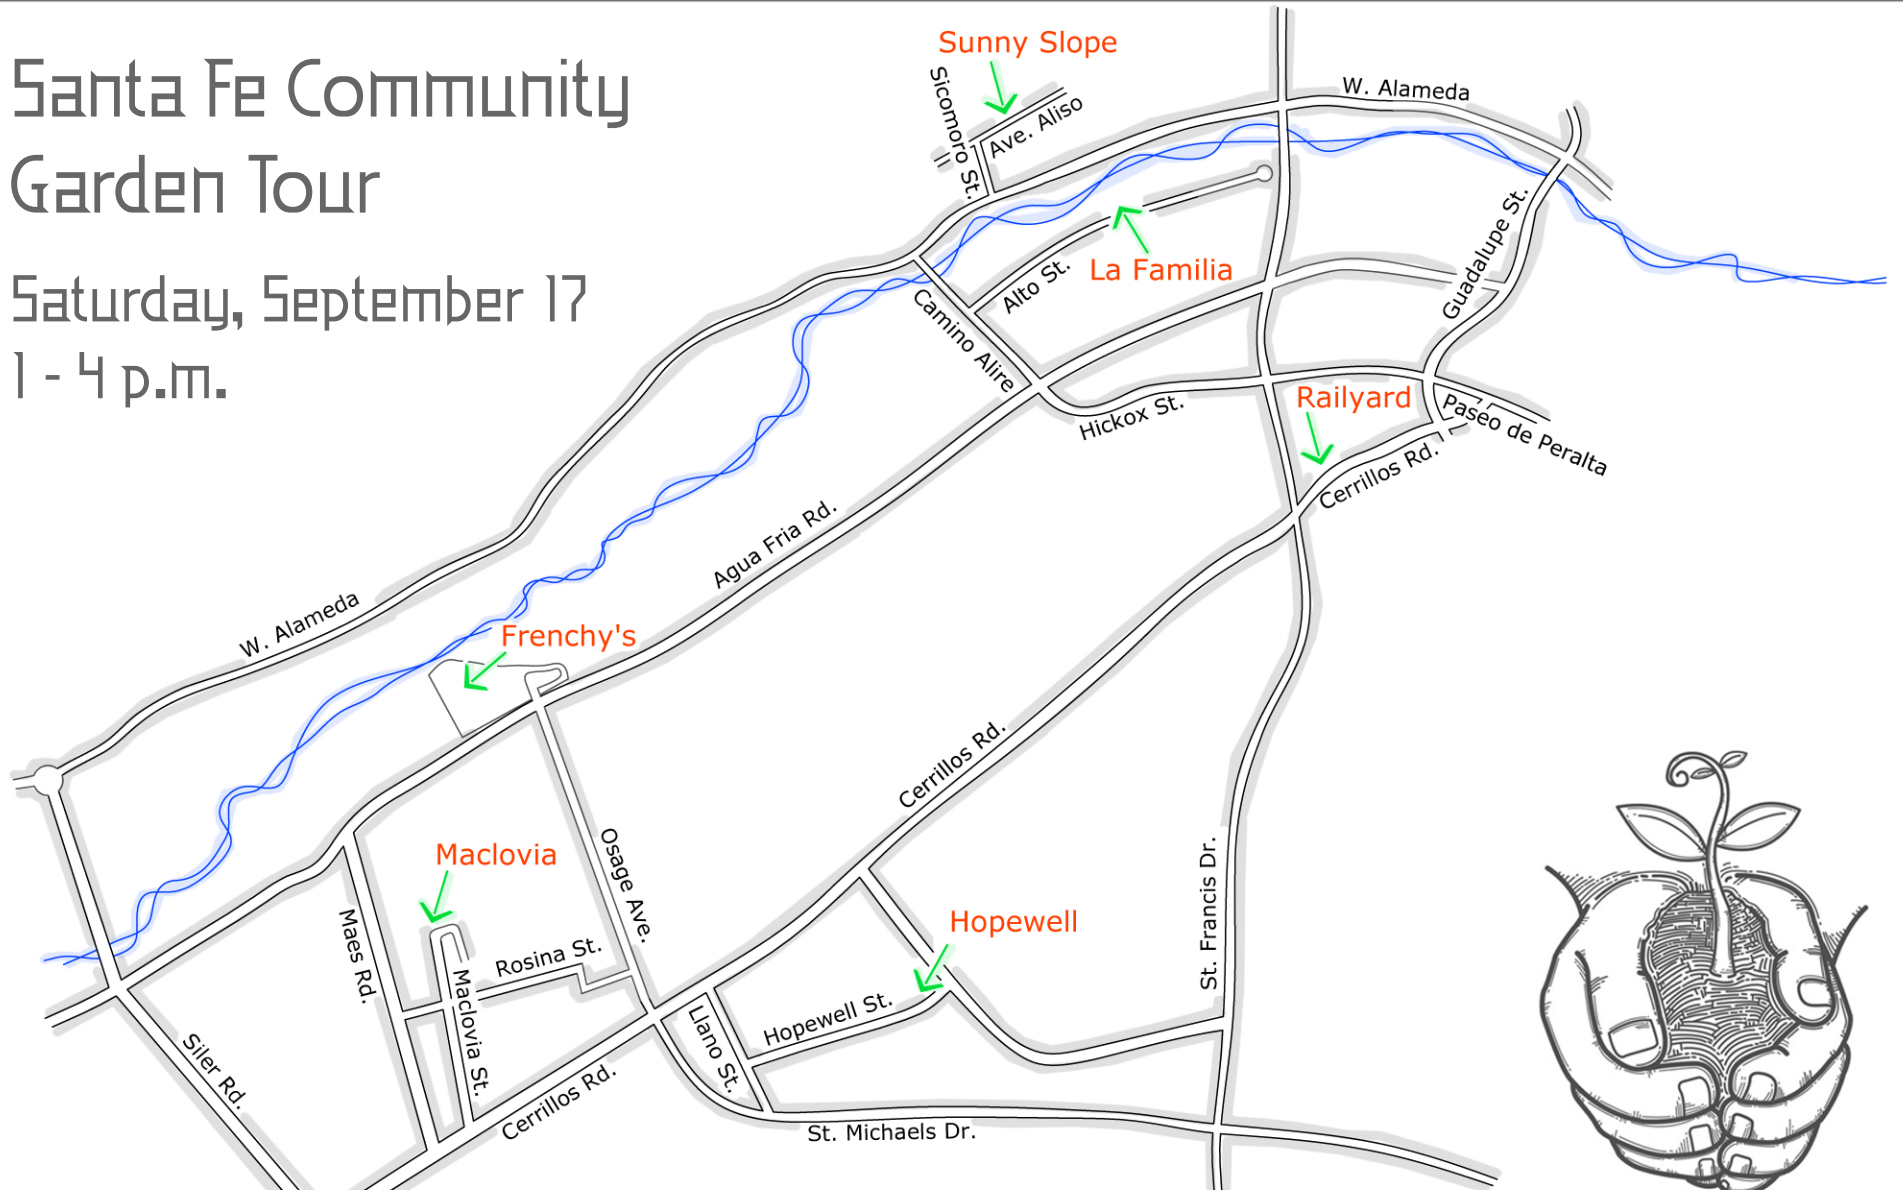

Santa Fe Community Garden Tour

Saturday, September 17
1 - 4 p.m.

← to Milagro C.G. take Cerrillos Rd. south-west to Rodeo east (2.55 miles)

to Milagro C.G. take → St. Francis south to Rodeo west (4.14 miles)