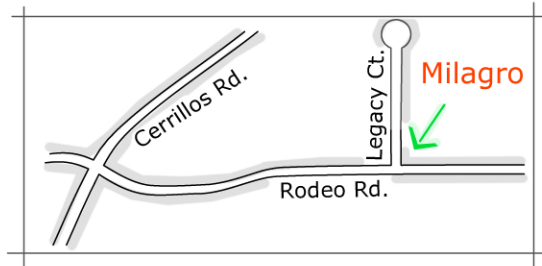

Santa Fe Community Garden Tour

Saturday, September 17
1 - 4 p.m.

← to Milagro C.G. take Cerrillos Rd. south-west to Rodeo east (2.55 miles)

to Milagro C.G. take → St. Francis south to Rodeo west (4.14 miles)